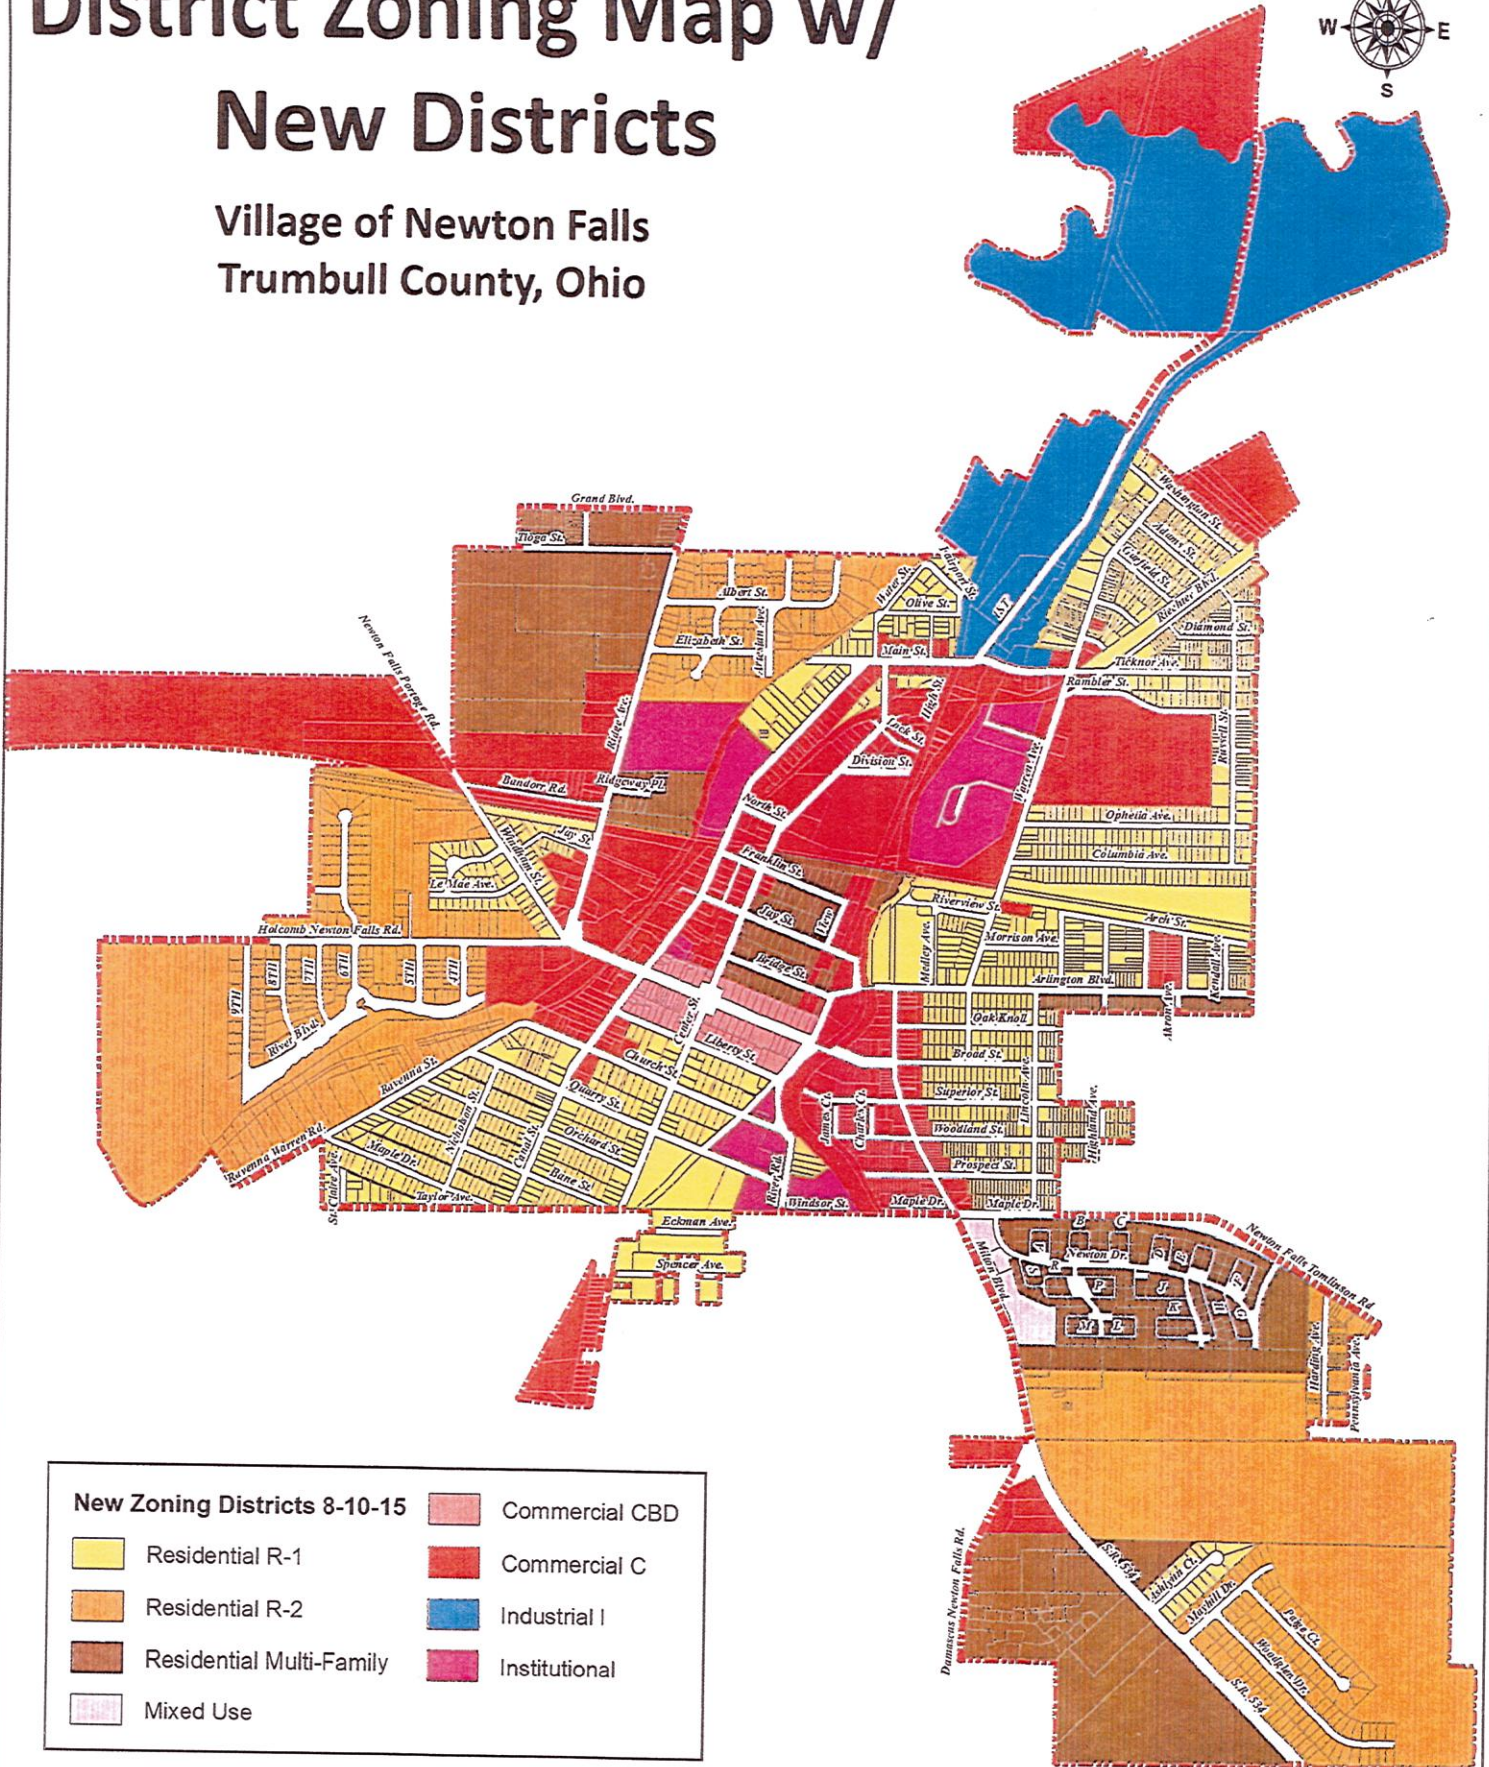

1-3-2017

District Zoning Map w/ New Districts

Village of Newton Falls Trumbull County, Ohio

New Zoning Districts 8-10-15

- | | | | |
|---|--------------------------|---|----------------|
|  | Residential R-1 |  | Commercial CBD |
|  | Residential R-2 |  | Commercial C |
|  | Residential Multi-Family |  | Industrial I |
|  | Mixed Use |  | Institutional |

0 750 1,500 3,000
Feet